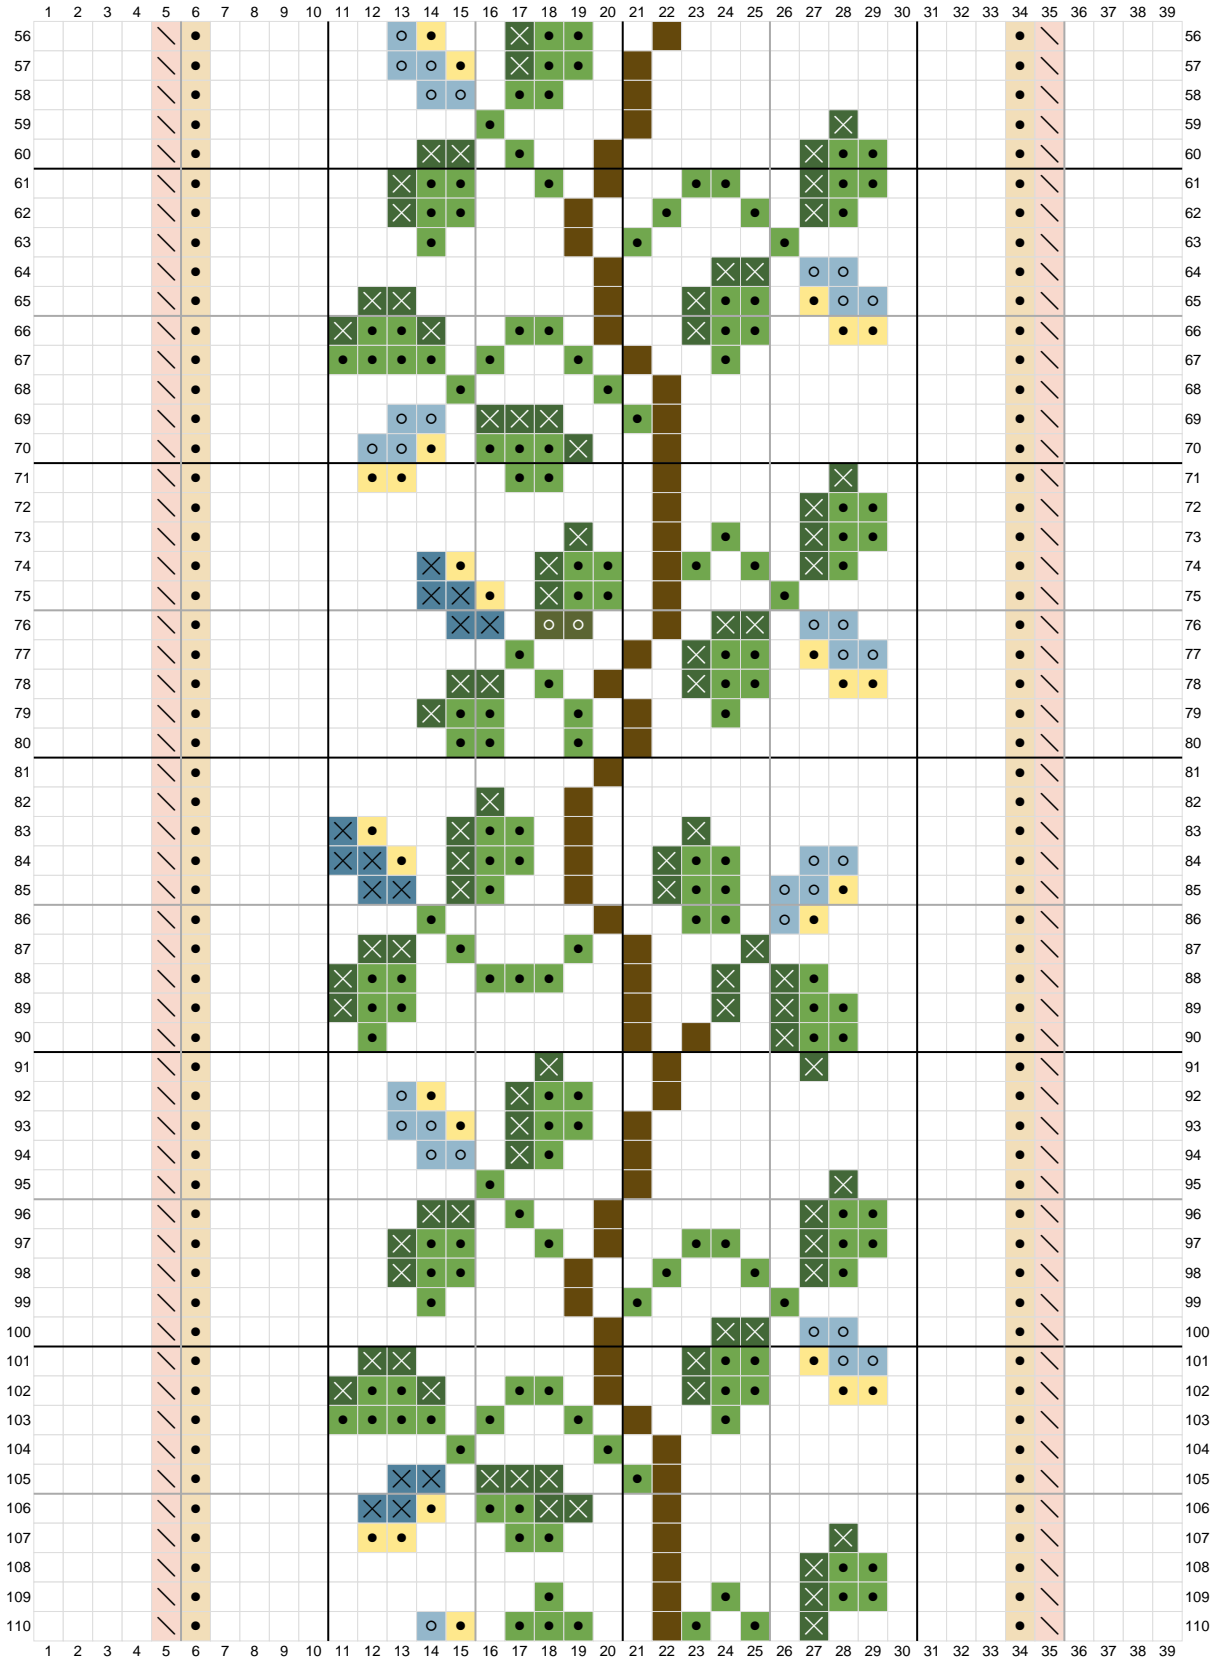

Tab 6. (c)

- No stitch
- DMC 469 - Avocado Green
- DMC 739 - Ultra Very Light Tan
- DMC 225 - Ultra Very Light Shell Pink
- DMC 989 - Forest Green
- DMC 987 - Dark Forest Green
- DMC 829 - Very Dark Golden Olive
- DMC 744 - Pale Yellow
- DMC 519 - Sky Blue
- DMC 518 - Light Wedgewood

Tab 6. (c) - Page 2

Tab 6. (c) - Page 3