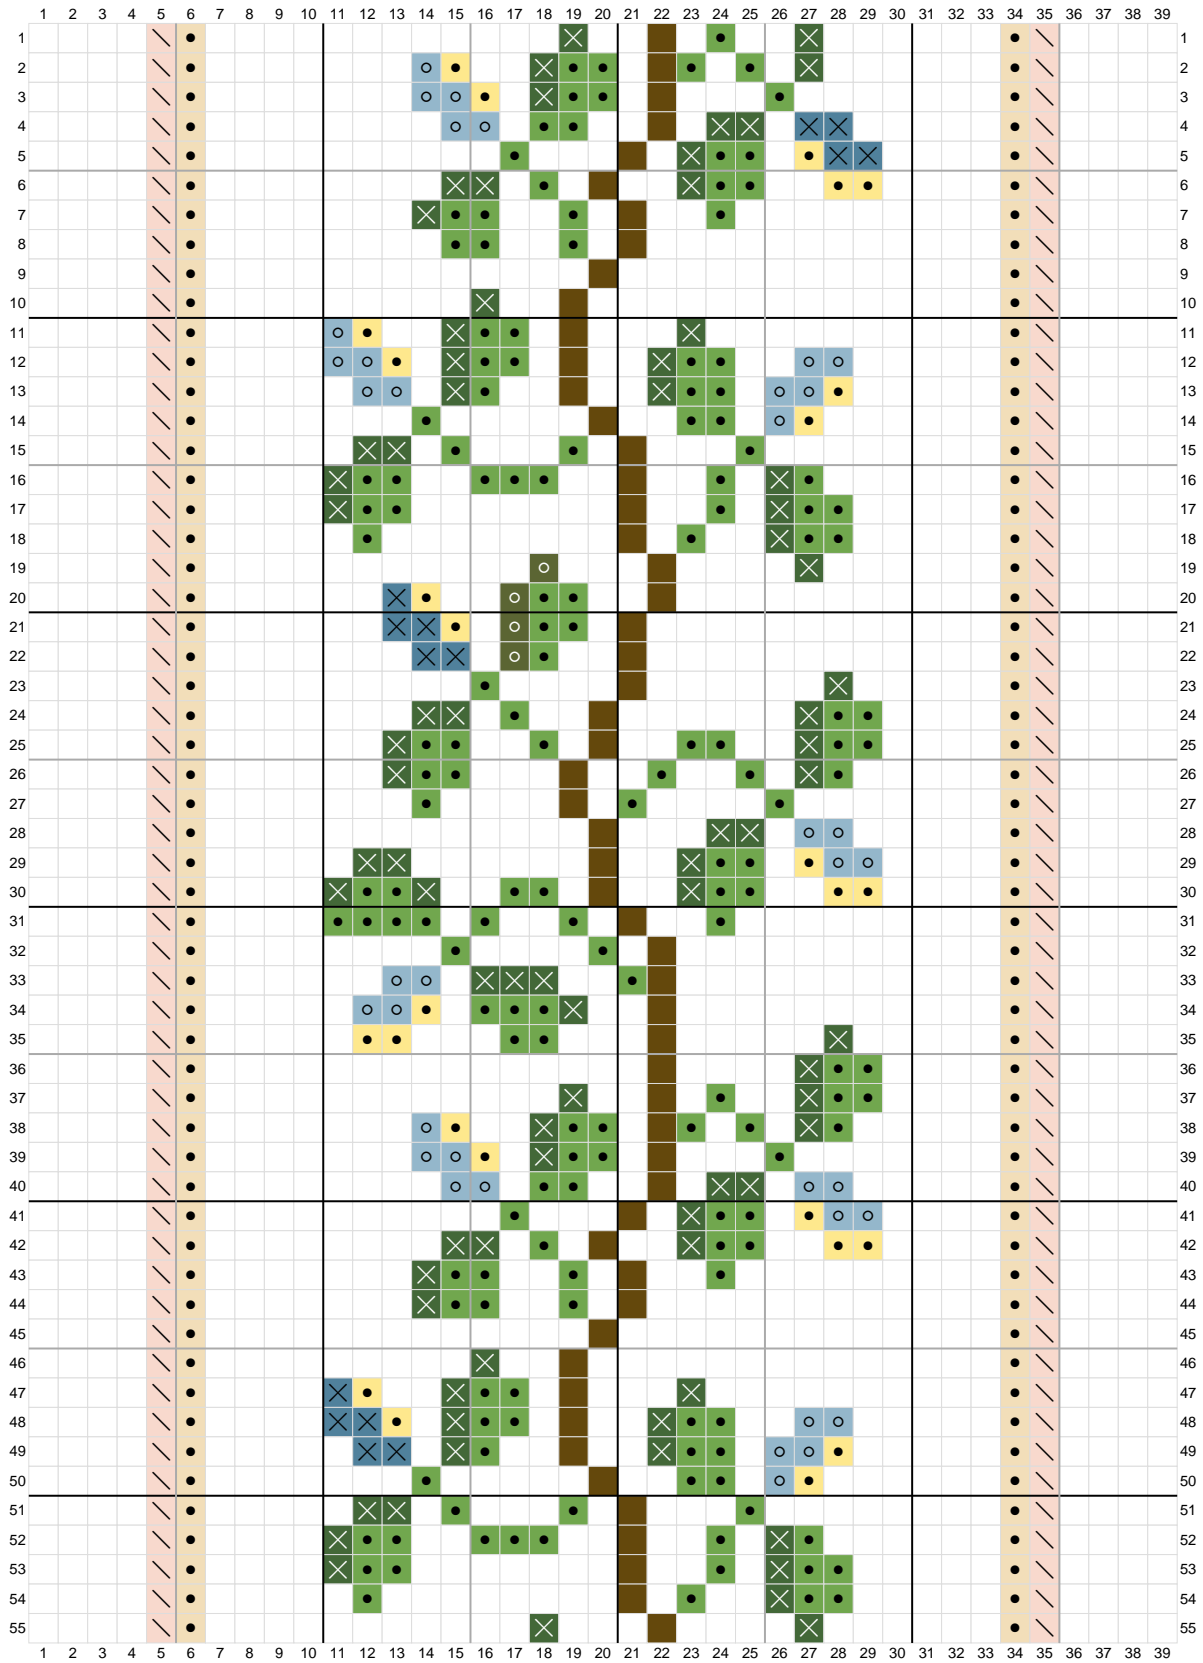

Tab 6. (c)

- No stitch
- DMC 469 - Avocado Green
- DMC 739 - Ultra Very Light Tan
- DMC 225 - Ultra Very Light Shell Pink
- DMC 989 - Forest Green
- DMC 987 - Dark Forest Green
- DMC 829 - Very Dark Golden Olive
- DMC 744 - Pale Yellow
- DMC 519 - Sky Blue
- DMC 518 - Light Wedgewood

Tab 6. (c) - Page 2

Tab 6. (c) - Page 3